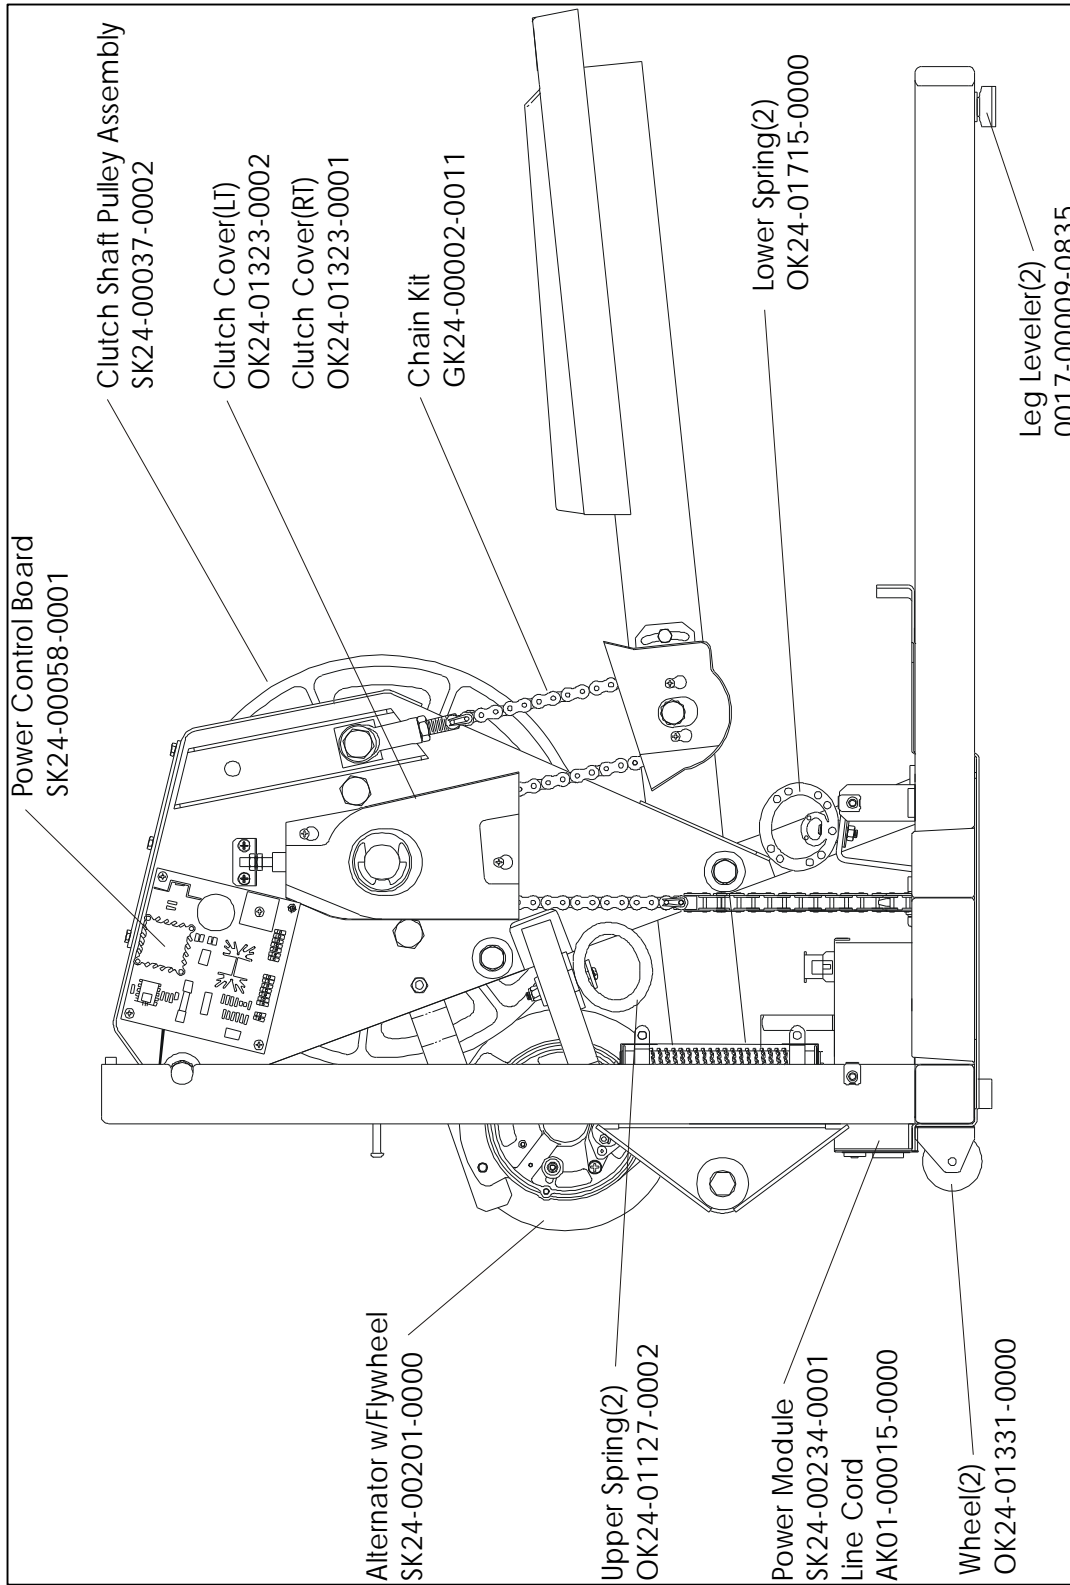

**LS-9500HR  
STAIRCLIMBERS**

**GK24-00020-XXXX**  
**SN # 142872 - 146748**

**LS-9500HR  
STAIRCLIMBERS**

**GK24-00020-XXXX**  
SN # 142872 - 146748

**LS-9500HR  
STAIRCLIMBERS**

**GK24-00020-XXXX  
SN # 142872 - 146748**