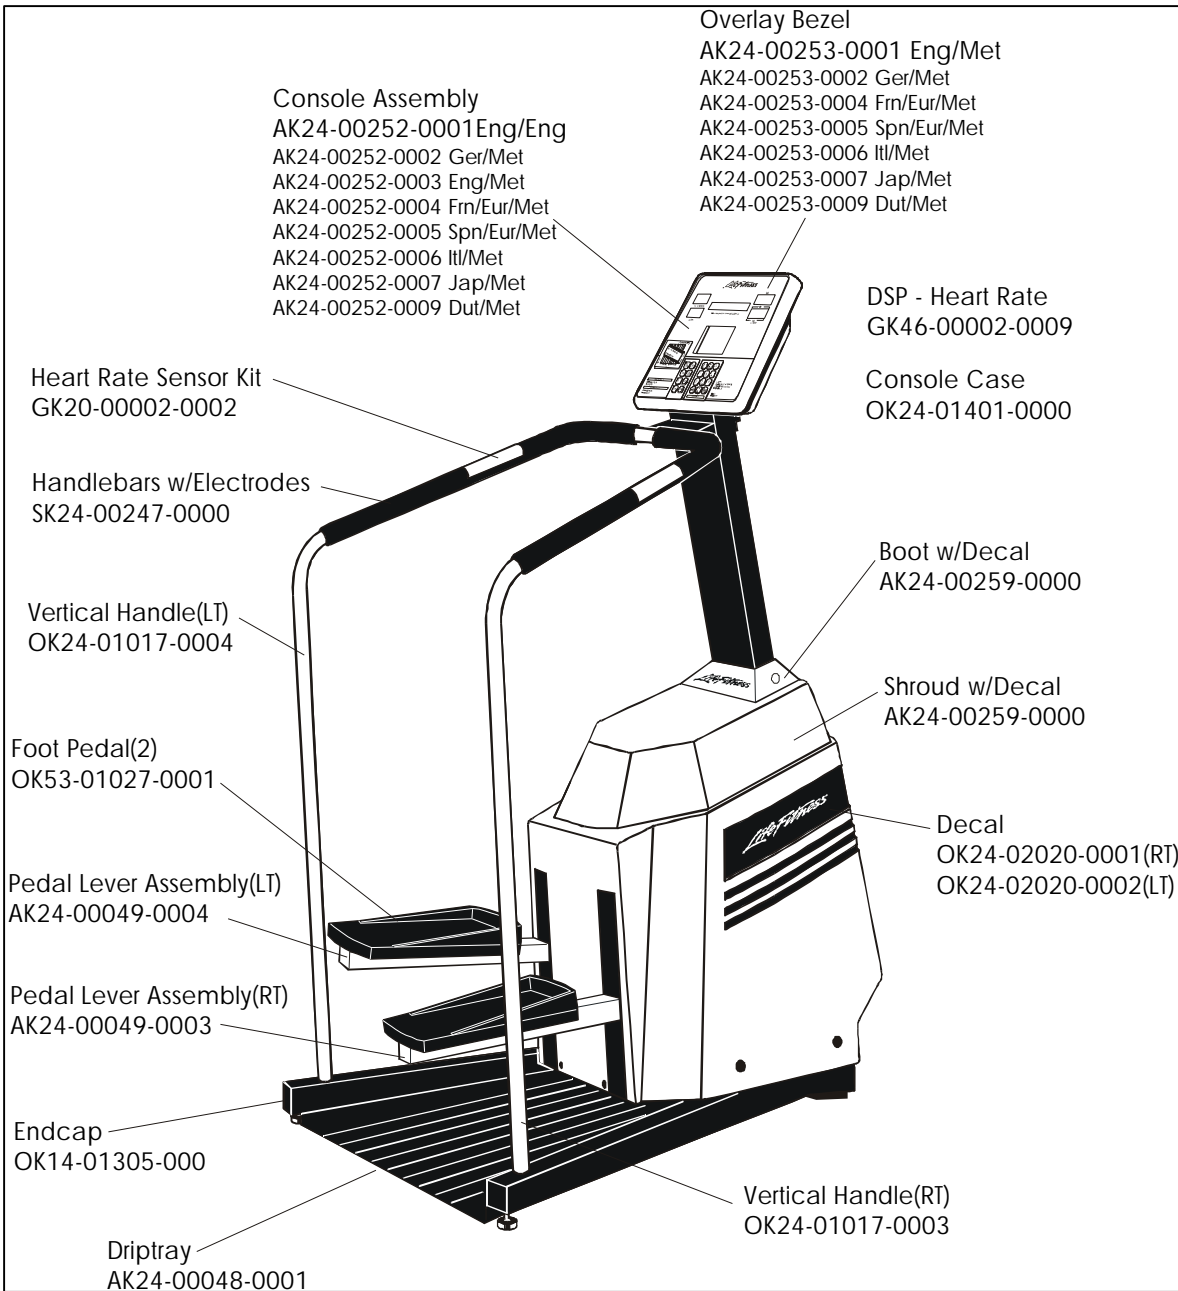

**LS-9500HR  
STAIRCLIMBERS**

**GK24-00020-XXXX**  
**SN # 142872 - 146748**

**LS-9500HR  
STAIRCLIMBERS**

**GK24-00020-XXXX**  
SN # 142872 - 146748

**LS-9500HR  
STAIRCLIMBERS**

**GK24-00020-XXXX  
SN # 142872 - 146748**